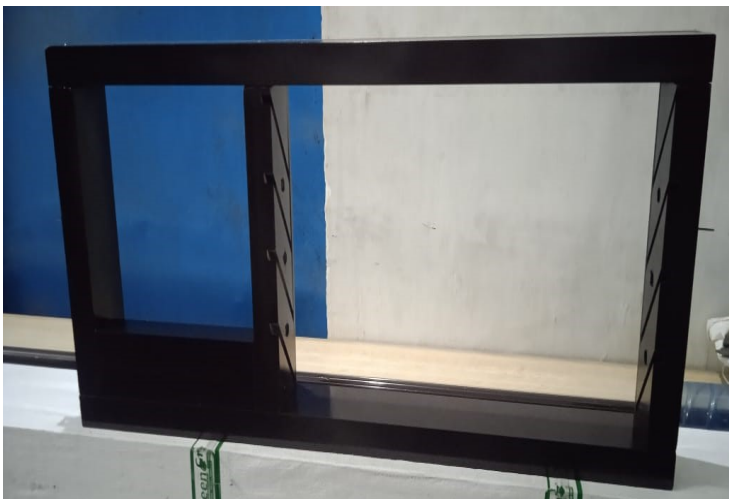

PREMIUM QUALITY WPC FRAMES

**DOOR FRAMES FIXED AT BHEEMILI
GIRLS HOSTEL**

PAINTING TO FRAMES

PREMIUM QUALITY WPC FRAMES

WPC BATHROOM VENTILATOR

WPC OPENABLE WINDOW

8 FEET CUSTOMISED DOOR FIXED AT FARMA CITY COMPANY