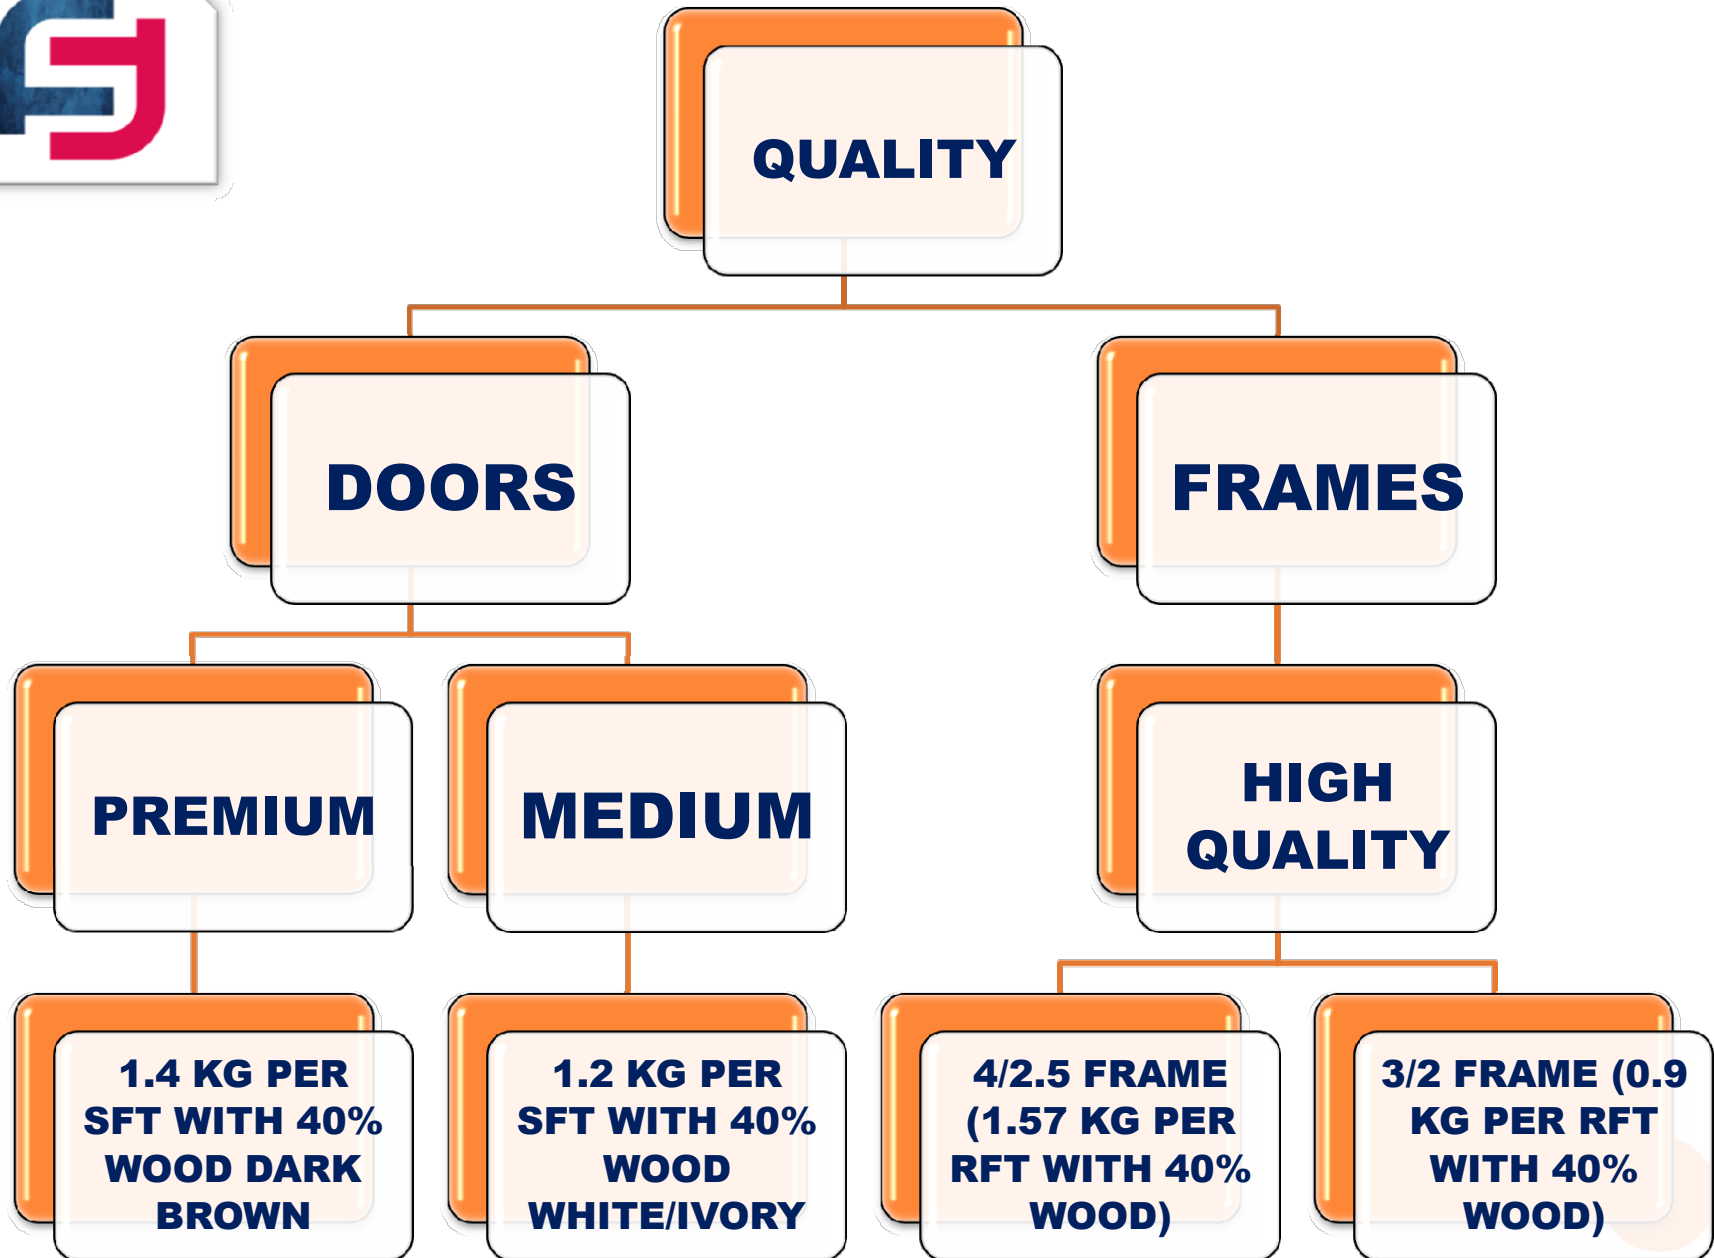

FRP DOORS

FRP DOORS

FRP DOORS

FRP DOUBLE DOOR

FRP WATER TANKS

WPC

Solid

DOOR

AND FRAMES

DOOR DESIGNS

- PLAIN PAINTING
- DIGITAL PRINTING
- CNC DESIGN
- CNC AND DIGITAL PRINT
- WOOD GRAINS
- SUNMICA LAMINATION
- TAPE DESIGN

WPC PLAIN DOORS

WPC PLAIN DOORS

WPC PLAIN DOORS

WPC PLAIN DOORS

WPC DESIGN (ENGRAVING) DOORS

WPC DESIGN (ENGRAVING) DOORS

WPC DESIGN (ENGRAVING) DOORS

WPC DESIGN (ENGRAVING) DOORS

WPC DESIGN (ENGRAVING) DOORS

TAPE DESIGN (ECONOMICAL)

WPC MESH DOOR

STEEL BEEDING DESIGN